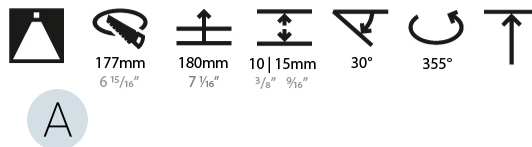

RATINGS AND CERTIFICATIONS

Certified By: Certified for North American Standards
IP rating: IP20