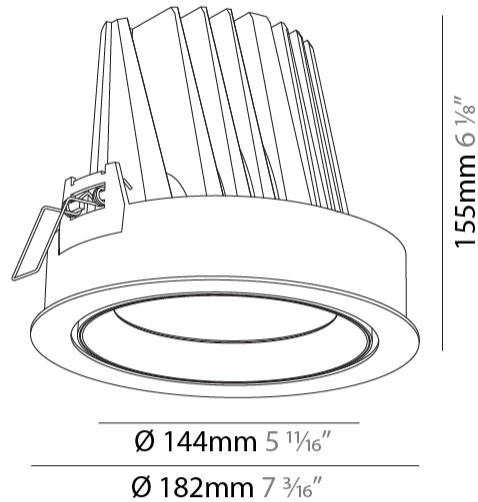

RATINGS AND CERTIFICATIONS

Certified By: Certified for North American Standards
IP rating: IP20